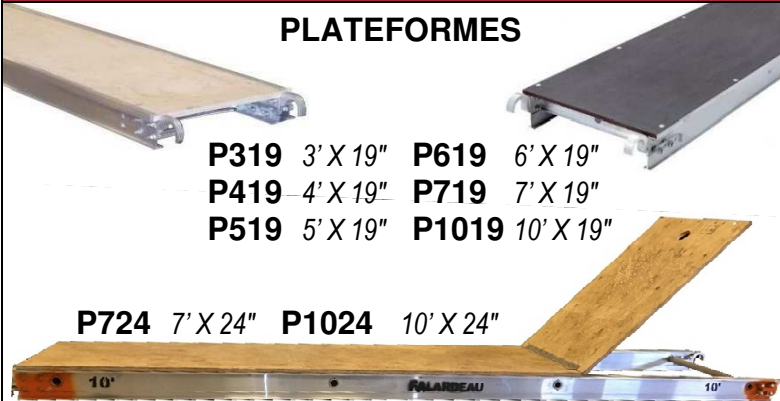

P319 3' X 19" **P619** 6' X 19"
P419 4' X 19" **P719** 7' X 19"
P519 5' X 19" **P1019** 10' X 19"

P724 7' X 24" **P1024** 10' X 24"

MADRIERS

BSC12 Madrier de bois certifié CSA 12'
BS9 Madrier de bois 9'
BS8 Madrier de bois 8'
BS7 Madrier de bois 7'
BS6 Madrier de bois 6'
BS5 Madrier de bois 5'
BS4 Madrier de bois 4'
BB Bloc de départ 2"

TUBES (ACIER OU ALUMINIUM)

TB2 1 5/8" X 2' **TB10** 1 5/8" X 10'
TB3 1 5/8" X 3' **TB12** 1 5/8" X 12'
TB5 1 5/8" X 5' **TB14** 1 5/8" X 14'
TB7 1 5/8" X 7' **TB16** 1 5/8" X 16'
TB8 1 5/8" X 8' **TB20** 1 5/8" X 20'
TB9 1 5/8" X 9' **TB24** 1 5/8" X 24'