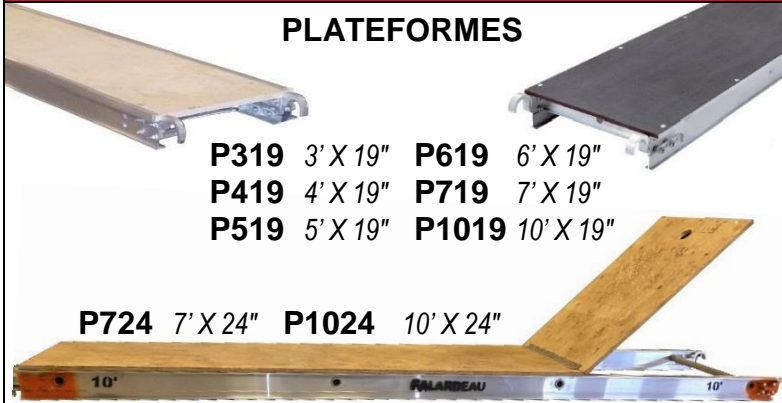

P319 3' X 19" **P619** 6' X 19"
P419 4' X 19" **P719** 7' X 19"
P519 5' X 19" **P1019** 10' X 19"

P724 7' X 24" **P1024** 10' X 24"

MADRIERS

BSC12 Madrier de bois certifié CSA 12'
BS9 Madrier de bois 9'
BS8 Madrier de bois 8'
BS7 Madrier de bois 7'
BS6 Madrier de bois 6'
BS5 Madrier de bois 5'
BS4 Madrier de bois 4'
BB Bloc de départ 2"

TUBES (ACIER OU ALUMINIUM)

TB2 1 5/8" X 2' **TB10** 1 5/8" X 10'
TB3 1 5/8" X 3' **TB12** 1 5/8" X 12'
TB5 1 5/8" X 5' **TB14** 1 5/8" X 14'
TB7 1 5/8" X 7' **TB16** 1 5/8" X 16'
TB8 1 5/8" X 8' **TB20** 1 5/8" X 20'
TB9 1 5/8" X 9' **TB24** 1 5/8" X 24'